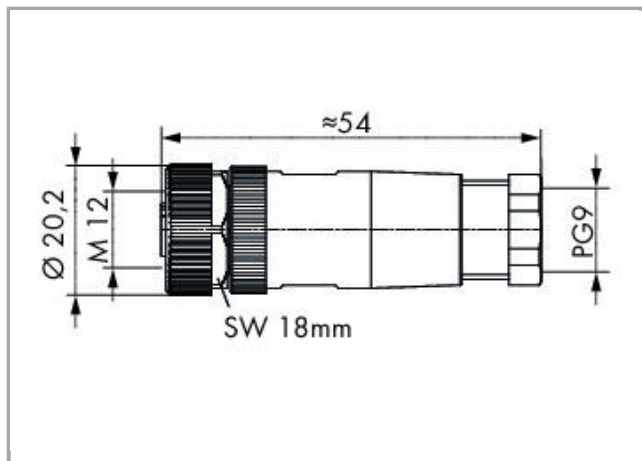

756-9213/050-000

Data

Technical Data

Connection type	M12 socket
No. of poles	5
Leitungsanschlussrichtung zur Steckrichtung	0°
Steckgesichtskodierung Leitung/Adapter 1 1	A coded

Connection data

Connection type (1)	Federtechnik
---------------------	--------------

Mechanical data

Connectable sheathed cable diameter	6 ... 8 mm
Weight	25 g

Environmental Requirements

Surrounding air (operating) temperature	-25 ... 85 °C
Protection class	IP67

Commercial data

Country of origin	DE
GTIN	4050821114307
Customs Tariff No.	85369010000

Downloads

Documentation

System Description

767 Series, SPEEDWAY accessories, data sheet

pdf
1.0 MB

[Download](#)

Subject to changes.