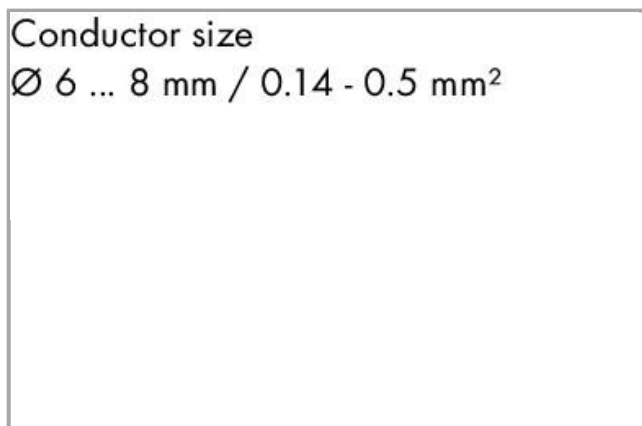

756-9213/050-000

Data

Technical Data

Connection type	M12 socket
No. of poles	5
Leitungsanschlussrichtung zur Steckrichtung	0°
Steckgesichtskodierung Leitung/Adapter 1 1	A coded

Connection data

Connection type (1)	Federtechnik
---------------------	--------------

Mechanical data

Connectable sheathed cable diameter	6 ... 8 mm
Weight	25 g

Environmental Requirements

Surrounding air (operating) temperature	-25 ... 85 °C
Protection class	IP67

Commercial data

Country of origin	DE
GTIN	4050821114307
Customs Tariff No.	85369010000