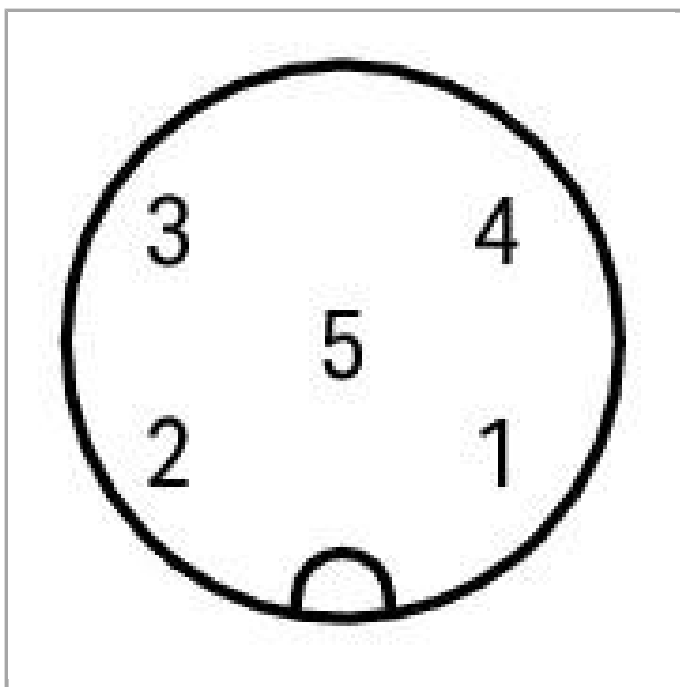

756-9213/050-000

Data

Technical Data

Connection type	M12 socket
No. of poles	5
Leitungsanschlussrichtung zur Steckrichtung	0°
Steckgesichtskodierung Leitung/Adapter 1 1	A coded

Connection data

Connection type (1)	Federtechnik
---------------------	--------------

Mechanical data

Connectable sheathed cable diameter	6 ... 8 mm
Weight	25 g

Environmental Requirements

Surrounding air (operating) temperature	-25 ... 85 °C
Protection class	IP67

Commercial data

Country of origin	DE
GTIN	4050821114307
Customs Tariff No.	85369010000